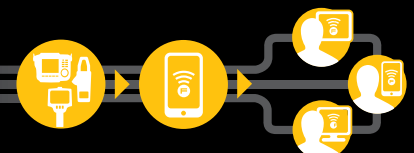

Compatibility chart

FLUKE®

This is an interactive pdf. Click on the tool name to reveal the Fluke Connect® product compatibility.

Fluke Connect® tools	
3000 FC Digital Multimeter	
a3000 FC AC Current Clamp Meter	
a3001 FC AC Current Clamp w/iFlex	
a3002 FC AC/DC Current Meter	
a3003 FC 2000 A DC Current Clamp	
a3004 FC 4-20 mA DC Clamp Meter	
v3000 FC AC Voltage Meter	
v3001 FC DC Voltage Meter	
t3000 FC Temperature Meter	
805 FC Vibration Meter	
Infrared Cameras	Ti400, Ti300 and Ti200
	TiS65, TiS60, TiS55, TiS50, TiS45, TiS40, TiS20 and TiS10
	TiX560 and TiX520
	Ti125, Ti110, Ti105 and Ti100
	Ti95 and Ti90
	TiX1000, TiX660 and TiX640
Fluke Connect® accessories	
ir3000 FC Wireless Connector	
pc3000 FC PC Adapter	
Wireless FC SD Card	
Fluke Connect® software	
Fluke Connect App - iOS and Android™	
SW3000 FC PC Software	

Connects with:

3000 FC Digital Multimeter

Ti400, Ti300 and Ti200

TiS65, TiS60, TiS55, TiS50, TiS45, TiS40, TiS20 and TiS10

TiX560 and TiX520

Fluke Connect App:
iOS (4s and later with 8.0 operating system);
Android (4.3 and up)

pc3000 FC PC Adapter/
SW3000 FC Software*

Includes: 2-AA batteries (installed), 80pk-1 K-Type Thermocouple Probe, 1x magnet hanging strap and information pack

Compatible with CNX: No

*Requirements: SW3000 FC PC Software requires the PC adapter