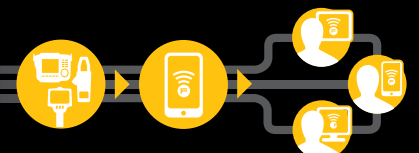

# Compatibility chart

**FLUKE**®

This is an interactive pdf. Click on the tool name to reveal the Fluke Connect® product compatibility.

Fluke Connect® tools		Connects with:				
<b>3000 FC Digital Multimeter</b>						
a3000 FC AC Current Clamp Meter		3000 FC Digital Multimeter*	a3000 FC Clamp	a3001 FC Clamp	a3002 FC Module	
a3001 FC AC Current Clamp w/iFlex						
a3002 FC AC/DC Current Meter						
a3003 FC 2000 A DC Current Clamp						
a3004 FC 4-20 mA DC Clamp Meter						
v3000 FC AC Voltage Meter						
v3001 FC DC Voltage Meter						
t3000 FC Temperature Meter						
805 FC Vibration Meter						
Infrared Cameras	Ti400, Ti300 and Ti200					
	TiS65, TiS60, TiS55, TiS50, TiS45, TiS40, TiS20 and TiS10					
	TiX560 and TiX520					
	Ti125, Ti110, Ti105 and Ti100					
	Ti95 and Ti90					
	TiX1000, TiX660 and TiX640					
<b>Fluke Connect® accessories</b>						
ir3000 FC Wireless Connector						
pc3000 FC PC Adapter						
Wireless FC SD Card						
<b>Fluke Connect® software</b>						
Fluke Connect App - iOS and Android™						
SW3000 FC PC Software						
						
		Fluke Connect App: iOS (4s and later with 8.0 operating system); Android (4.3 and up)	pc3000 FC PC Adapter/SW3000 FC Software*			
		<b>Includes:</b> TL175 Test Leads (red/black), AC175 Alligator clips (red/black), 3-AA batteries (installed) and information pack				
		<b>Compatible with CNX:</b> No				
		<b>*Requirements:</b> 3000 FC DMM must be in module mode to connect with another 3000 FC DMM, Ti400/300/200/TiX560/TiX520 and TiSxx Series or with the Fluke Connect app; SW3000 FC PC Software requires the PC adapter				