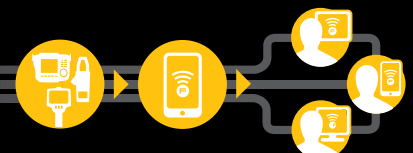

**Connects with:**

Fluke 789 ProcessMeter™

Fluke 289 Digital Multimeter

Fluke 287 Digital Multimeter

Fluke Connect App:  
iOS (4s and later with 8.0 operating system);  
Android (4.3 and up)

287, 289 and 789 compatible
<b>Includes:</b> Instruction sheet
<b>Compatible with CNX:</b> No