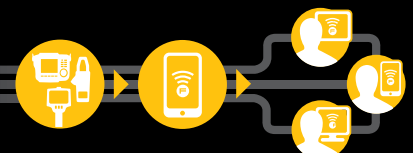

Compatibility chart

FLUKE®

This is an interactive pdf. Click on the tool name to reveal the Fluke Connect® product compatibility.

Fluke Connect® tools	
3000 FC Digital Multimeter	
a3000 FC AC Current Clamp Meter	
a3001 FC AC Current Clamp w/iFlex	
a3002 FC AC/DC Current Meter	
a3003 FC 2000 A DC Current Clamp	
a3004 FC 4-20 mA DC Clamp Meter	
v3000 FC AC Voltage Meter	
v3001 FC DC Voltage Meter	
t3000 FC Temperature Meter	
805 FC Vibration Meter	
Infrared Cameras	Ti400, Ti300 and Ti200
	TiS65, TiS60, TiS55, TiS50, TiS45, TiS40, TiS20 and TiS10
	TiX560 and TiX520
	Ti125, Ti110, Ti105 and Ti100
	Ti95 and Ti90
	TiX1000, TiX660 and TiX640
Fluke Connect® accessories	
ir3000 FC Wireless Connector	
pc3000 FC PC Adapter	
Wireless FC SD Card	
Fluke Connect® software	
Fluke Connect App - iOS and Android™	
SW3000 FC PC Software	

Connects with:

  3000 FC Digital Multimeter*	 a3000 FC Clamp	 a3001 FC Clamp	 a3002 FC Module
  a3003 FC Clamp	 a3004 FC Clamp	 v3000 FC Meter	 v3001 FC Meter
  t3000 FC Meter	 Fluke Connect App: iOS (4s and later with 8.0 operating system); Android (4.3 and up)		

Includes: AC power supply and battery pack charger, two battery packs, USB cable, HDMI video cable, hard carrying case, adjustable neck and hand strap, Bluetooth® headset (where available) and free download of SmartView® analysis and reporting software.

Compatible with CNX: No

*Requirements: 3000 FC DMM must be in module mode to connect with TiX560 or the TiX520 Infrared Cameras