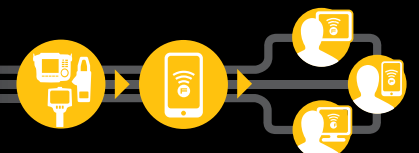

Compatibility chart

FLUKE®

This is an interactive pdf. Click on the tool name to reveal the Fluke Connect® product compatibility.

Fluke Connect® tools	
3000 FC Digital Multimeter	
a3000 FC AC Current Clamp Meter	
a3001 FC AC Current Clamp w/iFlex	
a3002 FC AC/DC Current Module	
a3003 FC 2000 A DC Current Clamp	
a3004 FC 4-20 mA DC Clamp Meter	
v3000 FC AC Voltage Meter	
v3001 FC DC Voltage Meter	
t3000 FC Temperature Meter	
805 FC Vibration Tester	
Infrared Cameras	Ti400, Ti300 and Ti200
	TiS65, TiS60, TiS55, TiS50, TiS45, TiS40, TiS20 and TiS10
	TiX560 and TiX520
	Ti125, Ti110, Ti105 and Ti100
	Ti95 and Ti90
	TiX1000, TiX660 and TiX640
Fluke Connect® accessories	
ir3000 FC Wireless Connector	
pc3000 FC PC Adapter	
Wireless FC SD Card	
Fluke Connect® software	
Fluke Connect App - iOS and Android™	
SW3000 FC PC Software	

Connects with:

Fluke Connect App:
iOS (4s and later with 8.0 operating system);
Android (4.3 and up)

Includes: AC power supply and battery pack charger, two battery packs, for Ti125; one for the other models, USB cable, FC SD card, hard carrying case, soft transport bag, hand strap and free download of SmartView® analysis and reporting software.

Compatible with CNX: Yes