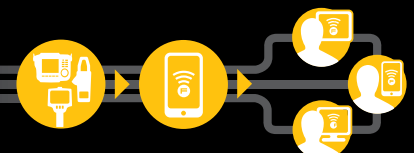

Compatibility chart

FLUKE®

This is an interactive pdf. Click on the tool name to reveal the Fluke Connect® product compatibility.

Fluke Connect® tools	
3000 FC Digital Multimeter	
a3000 FC AC Current Clamp Meter	
a3001 FC AC Current Clamp w/iFlex	
a3002 FC AC/DC Current Meter	
a3003 FC 2000 A DC Current Clamp	
a3004 FC 4-20 mA DC Clamp Meter	
v3000 FC AC Voltage Meter	
v3001 FC DC Voltage Meter	
t3000 FC Temperature Meter	
805 FC Vibration Meter	
Infrared Cameras	Ti400, Ti300 and Ti200
	TiS65, TiS60, TiS55, TiS50, TiS45, TiS40, TiS20 and TiS10
	TiX560 and TiX520
	Ti125, Ti110, Ti105 and Ti100
	Ti95 and Ti90
	TiX1000, TiX660 and TiX640
Fluke Connect® accessories	
ir3000 FC Wireless Connector	
pc3000 FC PC Adapter	
Wireless FC SD Card	
Fluke Connect® software	
Fluke Connect App - iOS and Android™	
SW3000 FC PC Software	

Connects with:

3000 FC Digital Multimeter

Ti400, Ti300 and Ti200

TiS65, TiS60, TiS55, TiS50, TiS45, TiS40, TiS20 and TiS10

TiX560 and TiX520

Fluke Connect App: iOS (4s and later with 8.0 operating system); Android (4.3 and up)

pc3000 FC PC Adapter/ SW3000 FC Software*

i410 and i1010 clamps sold separately

Includes: 2-AA batteries (installed), 1x magnet hanging strap and information pack

Compatible with CNX: No

*Requirements: SW3000 FC PC Software requires the PC adapter