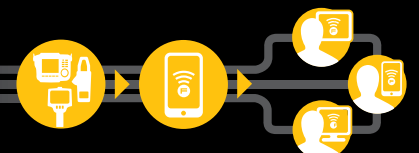

Compatibility chart

FLUKE®

This is an interactive pdf. Click on the tool name to reveal the Fluke Connect® product compatibility.

Fluke Connect® tools		Connects with:			
3000 FC Digital Multimeter		3000 FC Digital Multimeter*	a3000 FC Clamp	a3001 FC Clamp	a3002 FC Module
a3000 FC AC Current Clamp Meter					
a3001 FC AC Current Clamp w/iFlex					
a3002 FC AC/DC Current Meter					
a3003 FC 2000 A DC Current Clamp		a3003 FC Clamp	a3004 FC Clamp	v3000 FC Meter	v3001 FC Meter
a3004 FC 4-20 mA DC Clamp Meter					
v3000 FC AC Voltage Meter					
v3001 FC DC Voltage Meter					
t3000 FC Temperature Meter		t3000 FC Meter	SW3000 FC Software		
805 FC Vibration Meter					
Infrared Cameras	Ti400, Ti300 and Ti200				
	TiS65, TiS60, TiS55, TiS50, TiS45, TiS40, TiS20 and TiS10				
	TiX560 and TiX520				
	Ti125, Ti110, Ti105 and Ti100				
	Ti95 and Ti90				
TiX1000, TiX660 and TiX640					
Fluke Connect® accessories		Includes: SW3000 FC Software and instruction sheet Compatible with CNX: No *Requirements: 3000 FC DMM must be in module mode to connect with pc3000 FC PC Adapter			
ir3000 FC Wireless Connector					
pc3000 FC PC Adapter					
Wireless FC SD Card					
Fluke Connect® software					
Fluke Connect App - iOS and Android™					
SW3000 FC PC Software