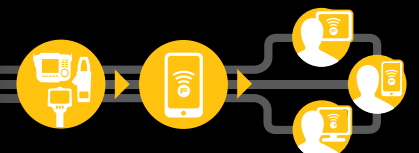

Compatibility chart

FLUKE®

This is an interactive pdf. Click on the tool name to reveal the Fluke Connect® product compatibility.

Fluke Connect® tools	
3000 FC Digital Multimeter	
a3000 FC AC Current Clamp Meter	
a3001 FC AC Current Clamp w/iFlex	
a3002 FC AC/DC Current Meter	
a3003 FC 2000 A DC Current Clamp	
a3004 FC 4-20 mA DC Clamp Meter	
v3000 FC AC Voltage Meter	
v3001 FC DC Voltage Meter	
t3000 FC Temperature Meter	
805 FC Vibration Meter	
Infrared Cameras	Ti400, Ti300 and Ti200
	TiS65, TiS60, TiS55, TiS50, TiS45, TiS40, TiS20 and TiS10
	TiX560 and TiX520
	Ti125, Ti110, Ti105 and Ti100
	Ti95 and Ti90
	TiX1000, TiX660 and TiX640
Fluke Connect® accessories	
ir3000 FC Wireless Connector	
pc3000 FC PC Adapter	
Wireless FC SD Card	
Fluke Connect® software	
Fluke Connect App - iOS and Android™	
SW3000 FC PC Software	

Connects with:

3000 FC Digital Multimeter

Ti400, Ti300 and Ti200

TiS65, TiS60, TiS55, TiS50, TiS45, TiS40, TiS20 and TiS10

TiX560 and TiX520

Fluke Connect App: iOS (4s and later with 8.0 operating system); Android (4.3 and up)

pc3000 FC PC Adapter/SW3000 FC Software*

Includes: 1x i2000 2000A DC Current Clamp, 2-AA batteries (installed), one magnet hanging strap and information pack

Compatible with CNX: No

*Requirements: SW3000 FC PC Software requires the PC adapter