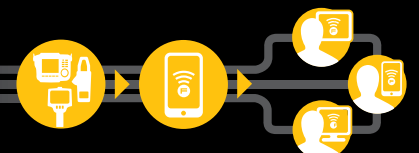

Compatibility chart

FLUKE®

This is an interactive pdf. Click on the tool name to reveal the Fluke Connect® product compatibility.

Fluke Connect® tools	
3000 FC Digital Multimeter	
a3000 FC AC Current Clamp Meter	
a3001 FC AC Current Clamp w/iFlex	
a3002 FC AC/DC Current Meter	
a3003 FC 2000 A DC Current Clamp	
a3004 FC 4-20 mA DC Clamp Meter	
v3000 FC AC Voltage Meter	
v3001 FC DC Voltage Meter	
t3000 FC Temperature Meter	
805 FC Vibration Meter	
Infrared Cameras	Ti400, Ti300 and Ti200
	TiS65, TiS60, TiS55, TiS50, TiS45, TiS40, TiS20 and TiS10
	TiX560 and TiX520
	Ti125, Ti110, Ti105 and Ti100
	Ti95 and Ti90
	TiX1000, TiX660 and TiX640
Fluke Connect® accessories	
ir3000 FC Wireless Connector	
pc3000 FC PC Adapter	
Wireless FC SD Card	
Fluke Connect® software	
Fluke Connect App - iOS and Android™	
SW3000 FC PC Software	

Connects with:

Fluke Connect App:
iOS (4s and later with 8.0 operating system);
Android (4.3 and up)

Includes: USB Cable, storage case, belt holster and two (2) AA batteries
Compatible with CNX: No